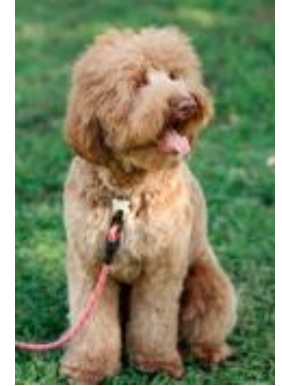

GOLDENDOODLE ASSOCIATION OF NORTH AMERICA

Certificate of Breeding Dog Registration

Name: Quinnley Rain of Ruby Doodles
Breeder: Erica Thibodaux
Owner: Erica Thibodaux
515 Fortune Rd
Youngsville United States

Registration Number: GANA-041779
Breeding Kennel:
Member Number: GANA-008804-0425

Quinnley Rain of Ruby Doodles

Whelp: 25 January 2022

Female

Entire

Golden/apricot

21 inches

Goldendoodle

Chip: 933000320580032

Sire: Copper Doodle Oliver Jay
GANA-027992
red
Goldendoodle

Dam: Lady Luna of Ruby Doodles
Goldendoodle

G Sire: Gaurdian
Goldendoodle

G Dam: WCE Heven Sent Angel
red
Poodle

G Sire: I Want A Doodle's Duke Our Dukie
Head
GANA-016595
golden/apricot
Goldendoodle

G Dam: Murphy of Ruby Doodles
Goldendoodle

GG Sire: Prairie View Red Rex
Poodle

GG Dam: Prairie View Lucky
red
Golden Retriever

GG Sire: Oak Hill's Red Barron
Poodle

GG Dam: Oak Hill's Montana Contessa
Poodle

GG Sire: Fox Creek's SGDOODS Man Of Many
GANA-010543
golden/apricot
Goldendoodle

GG Dam: I Want A Doodle's Clover Kennedy
GANA-015288
Goldendoodle

GG Sire:

GG Dam:

ANA Registrar Signature

Certificate Date: 11 April 2025

Goldendoodle Association of North America, Inc. www.goldendoodleassociation.com

This registration information is based upon information received and reviewed by the ANA. ANA cannot be responsible for incorrect pedigree information received from breeders. Please report any error or discrepancy to the ANA registrar immediately.